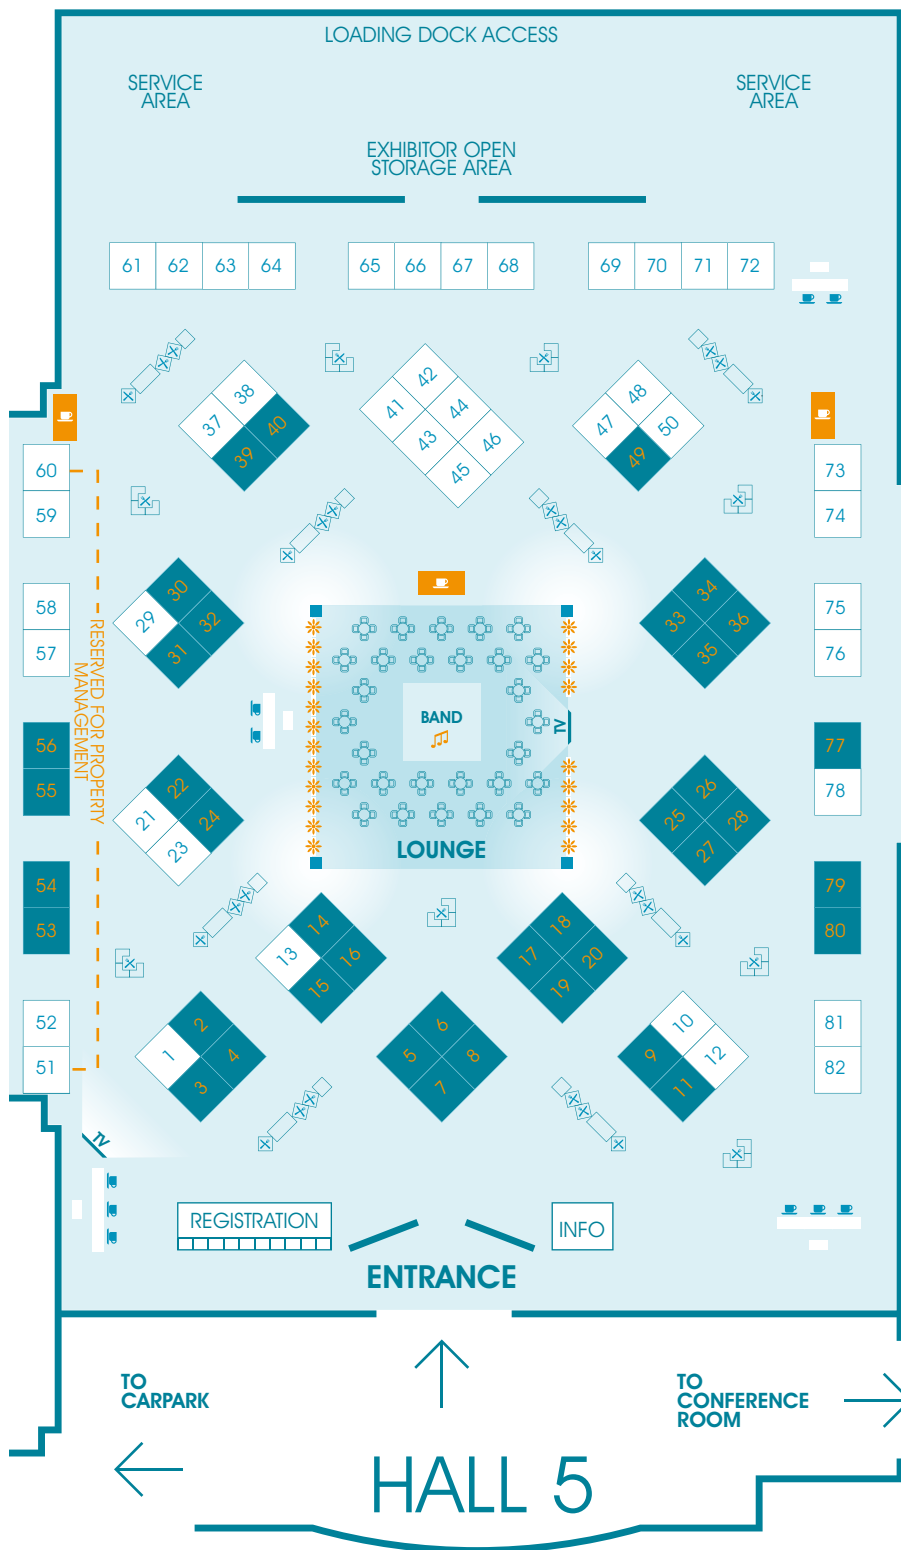

AREC10 EXHIBITION FLOOR PLAN

The booth numbers indicated here are for the purpose of selling.

Final booth numbering for event promotional purposes will be advised when booth sales close and the layout is finalised.

EXHIBITORS

BOOTH

IP Payments	2
onthehouse.com.au	3
PortPlus	4
Box + Dice Software	5 & 6
Macquarie Bank	7 & 8
VFX	9 & 11
Console	14 & 16
ICS Real Estate	15
TRET	17 & 19
Visual	18
Locked On Interactive	20
Terri Scheer Insurance	22
Direct Connect	24
Rockend	25
Stockdale & Leggo	26
Westpac	27
Real Estate Academy	28
OSL	30
Campaign Track	31 & 32
Open2view	33
RP Data	34 & 36
Splash Displays	35
ConnectNow	39
News Limited	40
Crystal Display	49
Blayney Potential Plus	53
National Tenancy Database	54
PoolWerx	55
Real Estate Dynamics	56
Kaplan Professional	77
IMAGEination	79 & 80
realestate.com.au	LOUNGE

LEGEND

- Buffet tables
- Buffet tables
- Lounge area

- 9m² booth
- SOLD booth
- Espresso carts

Disclaimer: The final exhibition floor plan is subject to change without notice based on cancellations, catering requirements and venue conditions.